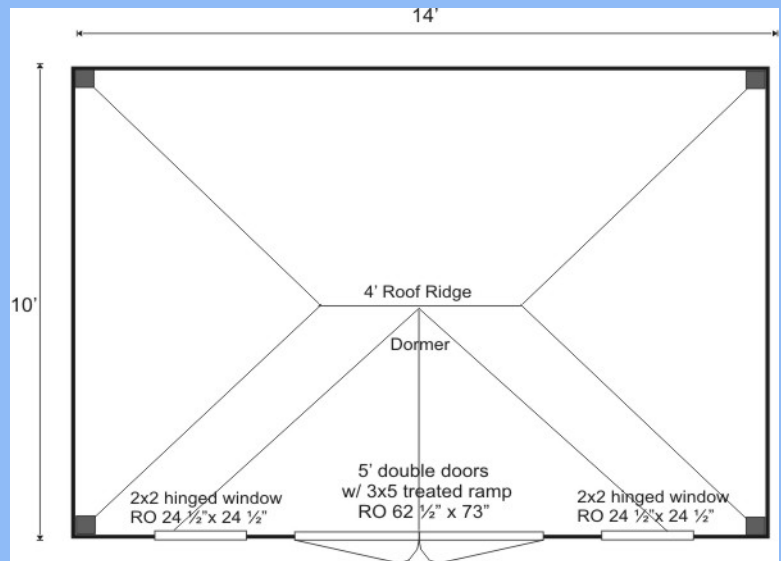

Specifications:

Square Footage: 140 sq/ft

Overall Dimensions: 10'6" H x 11'2" W x 15'2"

Recommended Foundation: 3"-4" of crushed gravel

Floor: Two 4x6x14' Hemlock Skids
2x6 Floor joists 24" on Center
3/4" CDX Plywood Flooring

Walls: 77" Wall Height
4x4 Post and Beam Wall Framing

Doors: 5' Double JCS built 2" thick Pine Doors
3x5 Pressure treated Ramp

Windows: Two 2x2 Hinged Barn sash windows

Roof: 2x6 Rafters 24" on center
6/12 Hip roof pitch
6/12 Dormer roof pitch
1x4 Strapping 20" on center
Roofing Corrugated Evergreen Metal 29 gage

Siding: 1" Pine Board & Batten

Trim: 2" Fascia & Shadow
1" corner, door & window trim

Overall Weight: 4200 lbs

Fully Assembled \$5,556

Fully assembled from native rough sawn lumber here at our manufacturing facility, this design is delivered to your client prepared, truck accessible site in one piece. The building is set and leveled by our delivery crew and ready to use when we leave your site. Due to road restrictions, fully assembled models are available in the northeastern United States only.