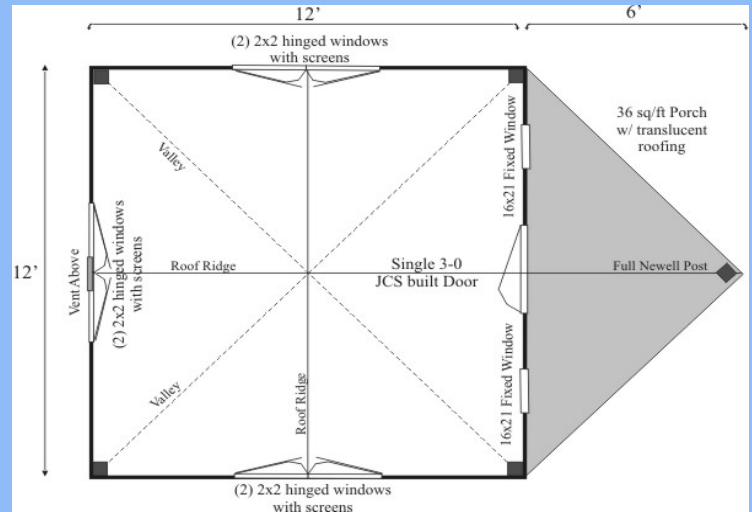

Specifications:

Square Footage: 180 sq ft includes 144 sq ft interior

Overall Dimensions: 13'2" W x 19'2" L x 10' 6" H

Foundation Recommendation: 3"-8" Crushed Gravel

Floor: Two 4x6x12 Hemlock Skids

One 4x4 Hemlock Center Skid

1" Rough Sawn Pine Trim includes Corner Boards, Door & Window Trim

2" Rough Sawn Pine Trim for Fascia & Shadow

Wood Louvered Vent

Windows: Three Sets of 2x2 Hinged Barn Sash

Windows that open in and to the side

Two 16x21" Fixed Barn Sash Windows

Screens for all Hinged Windows

Roof: 2x6 Rafters 24" on center

12/12 Cross Gable Roof with Flying "V" Porch

1x4 Roof Strapping 20" on center

2x6 Rough Hemlock Exposed Collar Ties

Green Corrugated Metal Roofing

Translucent Roofing over Porch

Porch: 36 Sq. Ft. Porch with One Newell Post

Estimated Weight: 5200 lbs

Fully Assembled \$9,958

Fully assembled from native rough sawn lumber here at our manufacturing facility, this design is delivered to your client prepared, truck accessible site in one piece. The building is set and leveled by our delivery crew and ready to use when we leave your site. Due to road restrictions, fully assembled models are available in the northeastern United States only.