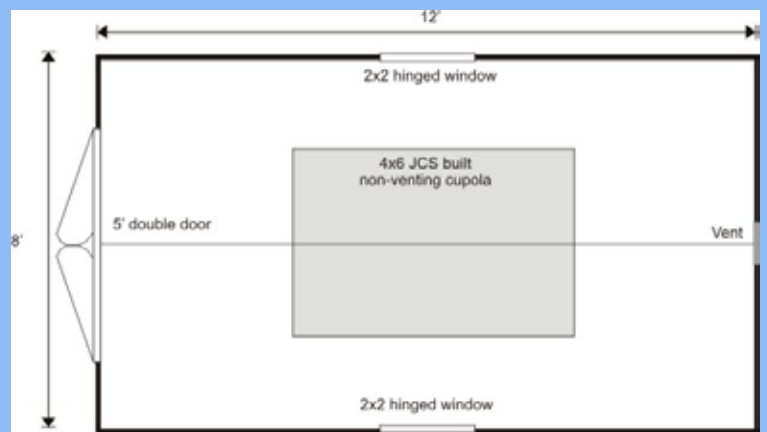

Specifications:

Square Footage: 96 sq/ft

Overall Dimensions: 14" H x 10'2" W x 13'2" L

Recommended Foundation: 3"-4" of crushed gravel

Floor: Two 4x6x12 Hemlock Skids
 2x6 Hemlock floor framing 24" on center
 3/4" CDX Plywood floor

Walls: 74" Wall Height
 4x4 Post and Beam Wall Framing
 2x6 Rough Hemlock exposed collar ties

Doors: 5' JCS built 2" thick Pine doors
 3x5 Pressure Treated ramp

Windows: Two 2x2 Six light hinged barn sash

Roof: 2x6 Rafters 24" on center
 8/12 Gable roof pitch 8/12 Cupola roof pitch
 1x4 Strapping 20" on center
 Roofing Corrugated Evergreen Metal 29 gage

Siding: 1" Pine Board & Batten

Trim: 2" Fascia & Shadow
 1" corner, door & window trim

Wood Louvered Vent

4x6 non-Venting Cupola

Plans \$50.00

Jamaica Cottage Shop, Inc. engineered the plans for our designs to do-it-yourself homeowners. The detailed plans include foundation options, a shopping list, and a color coded cut list. The trigonometry of the roof triangles has all been simplified with tracing the cut out roof templates. The plans are set for full dimensional lumber and provide a clear step-by-step path.