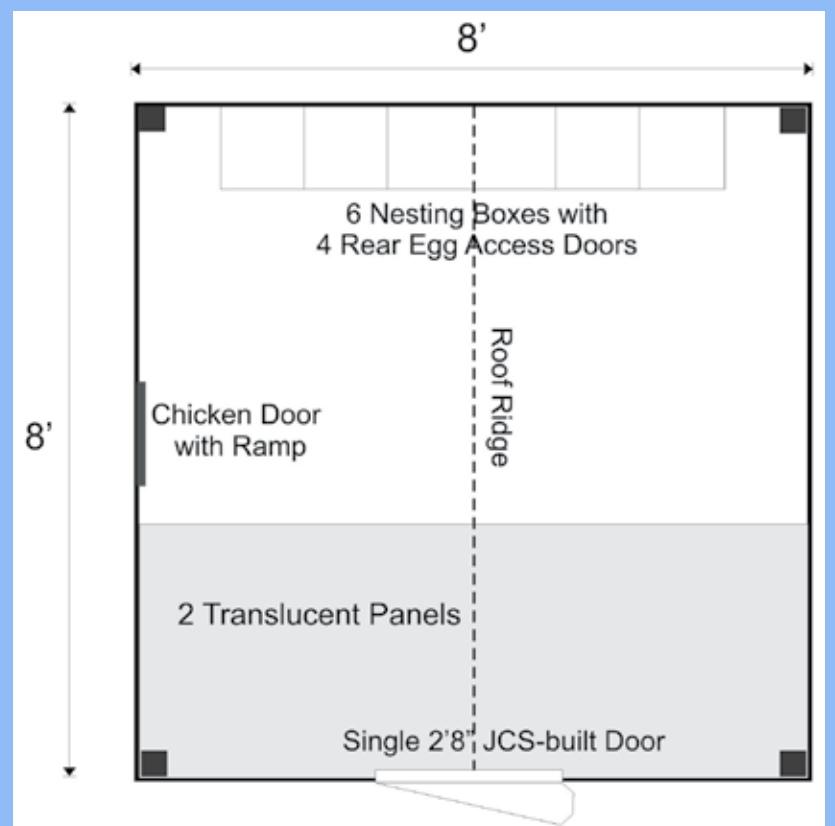

All of our wood sheds, storage sheds, garden sheds, cottages and utility enclosures are built of the finest Vermont lumber and handcrafted for long life and durability. New England weather can really put a wood garden shed or cottage to the test, and Jamaica Cottage Shop's products have proven to stand the test of time.

Specifications:

Square Footage: 64 sq ft 64 sq ft interior

Overall Dimensions:

8'10" W x 8'10" L x 10' 6" H

Foundation Recommendation: 3"-4" Crushed Gravel

Floor: 4x6 Pressure Treated Sill Plate
No Floor System

Walls: 4x4 Post and Beam Wall Frame
48" Wall Height

Doors: Single 2-8 JCS-built Door
12"x12" Chicken Door with Ramp

Siding: Chicken Wire with 1" Rough Cut Pine Board Siding on Gable Ends
1" Rough Sawn Pine Trim includes Fascia & Shadow, Corner Boards, Door & Window Trim

Roof: 2x6 Rafters 24" on center
1x4 Strapping 20" on center on Rear
12/12 Gable Roof Pitch
2x6 Rough Hemlock Exposed Collar Ties
Green Corrugated Metal Roofing
Two Translucent Fiberglass Roofing Panels

Nesting Boxes: Six 12x12 Nesting Boxes
Sliding Rear Egg Access Doors

Fully Assembled $2,990

Fully assembled from native rough sawn lumber here at our manufacturing facility, this design is delivered to your client prepared, truck accessible site in one piece. The building is set and leveled by our delivery crew and ready to use when we leave your site. Due to road restrictions, fully assembled models are available in the northeastern United States only.